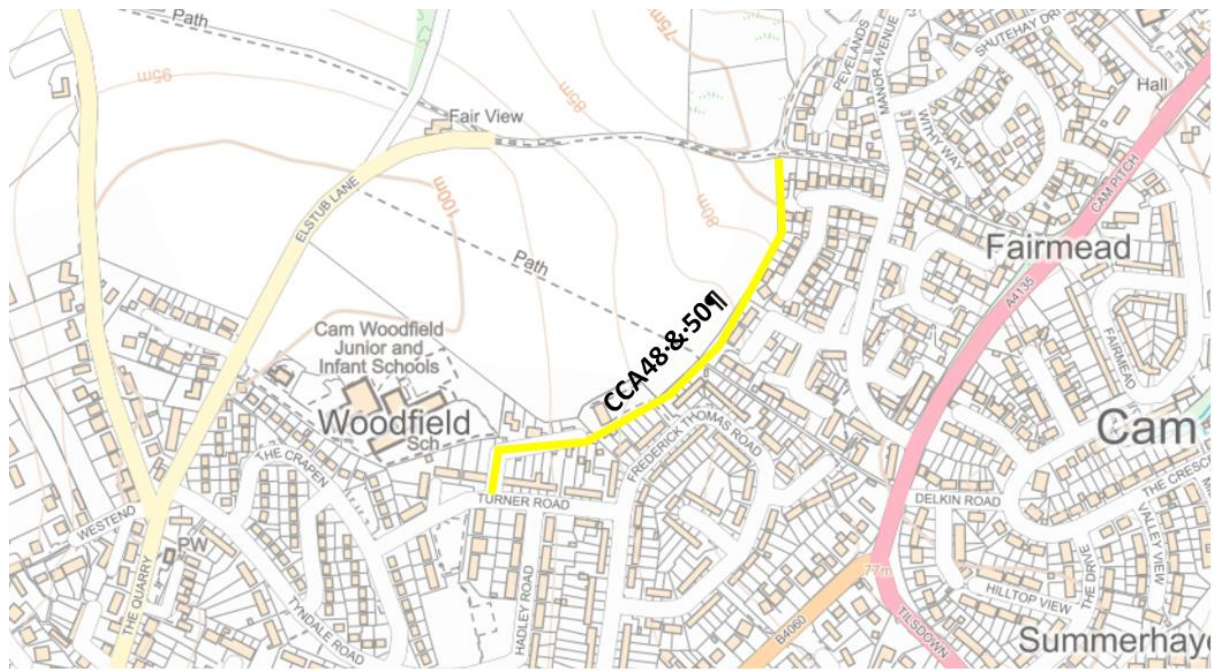

**WOODFIELDS**

CCA42 Behind 'Fairview', Elstub Lane to field

NN2

Small path Cam Youth Club -Frederick Thomas Road

CCA45 From Westend allotments to Field

CCA56 From Dursley Road to Tilsdown dip

*Additional cuts June & Sept*

CCA57 Path opposite CCA56 leading to Tilnor Crescent

Path from Westend to Orchard Leaze

CCA51 – Elstub Lane