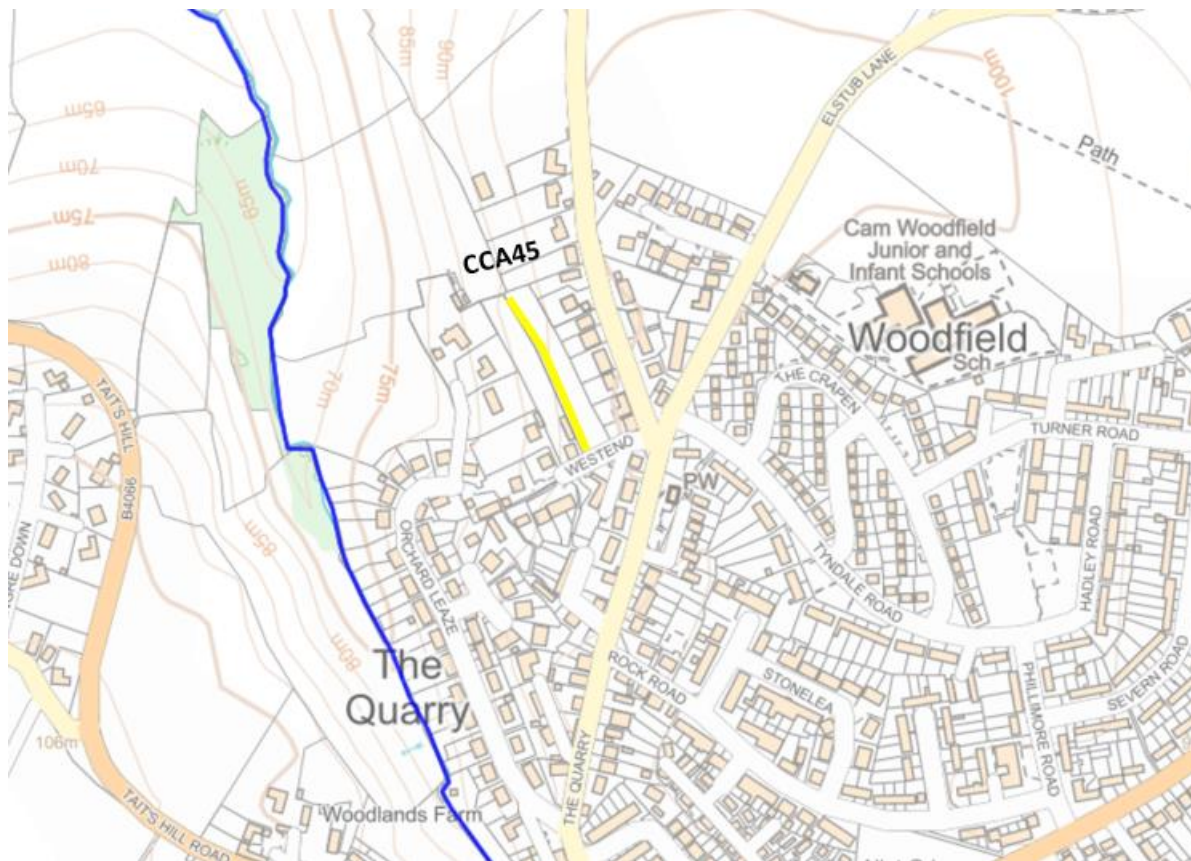

**WOODFIELDS**

CCA42 Behind 'Fairview', Elstub Lane to field

NN2

Small path Cam Youth Club -Frederick Thomas Road

CCA45 From Westend allotments to Field

CCA56 From Dursley Road to Tilsdown dip

*Additional cuts June & Sept*

CCA57 Path opposite CCA56 leading to Tilnor Crescent

Path from Westend to Orchard Leaze

CCA51 – Elstub Lane