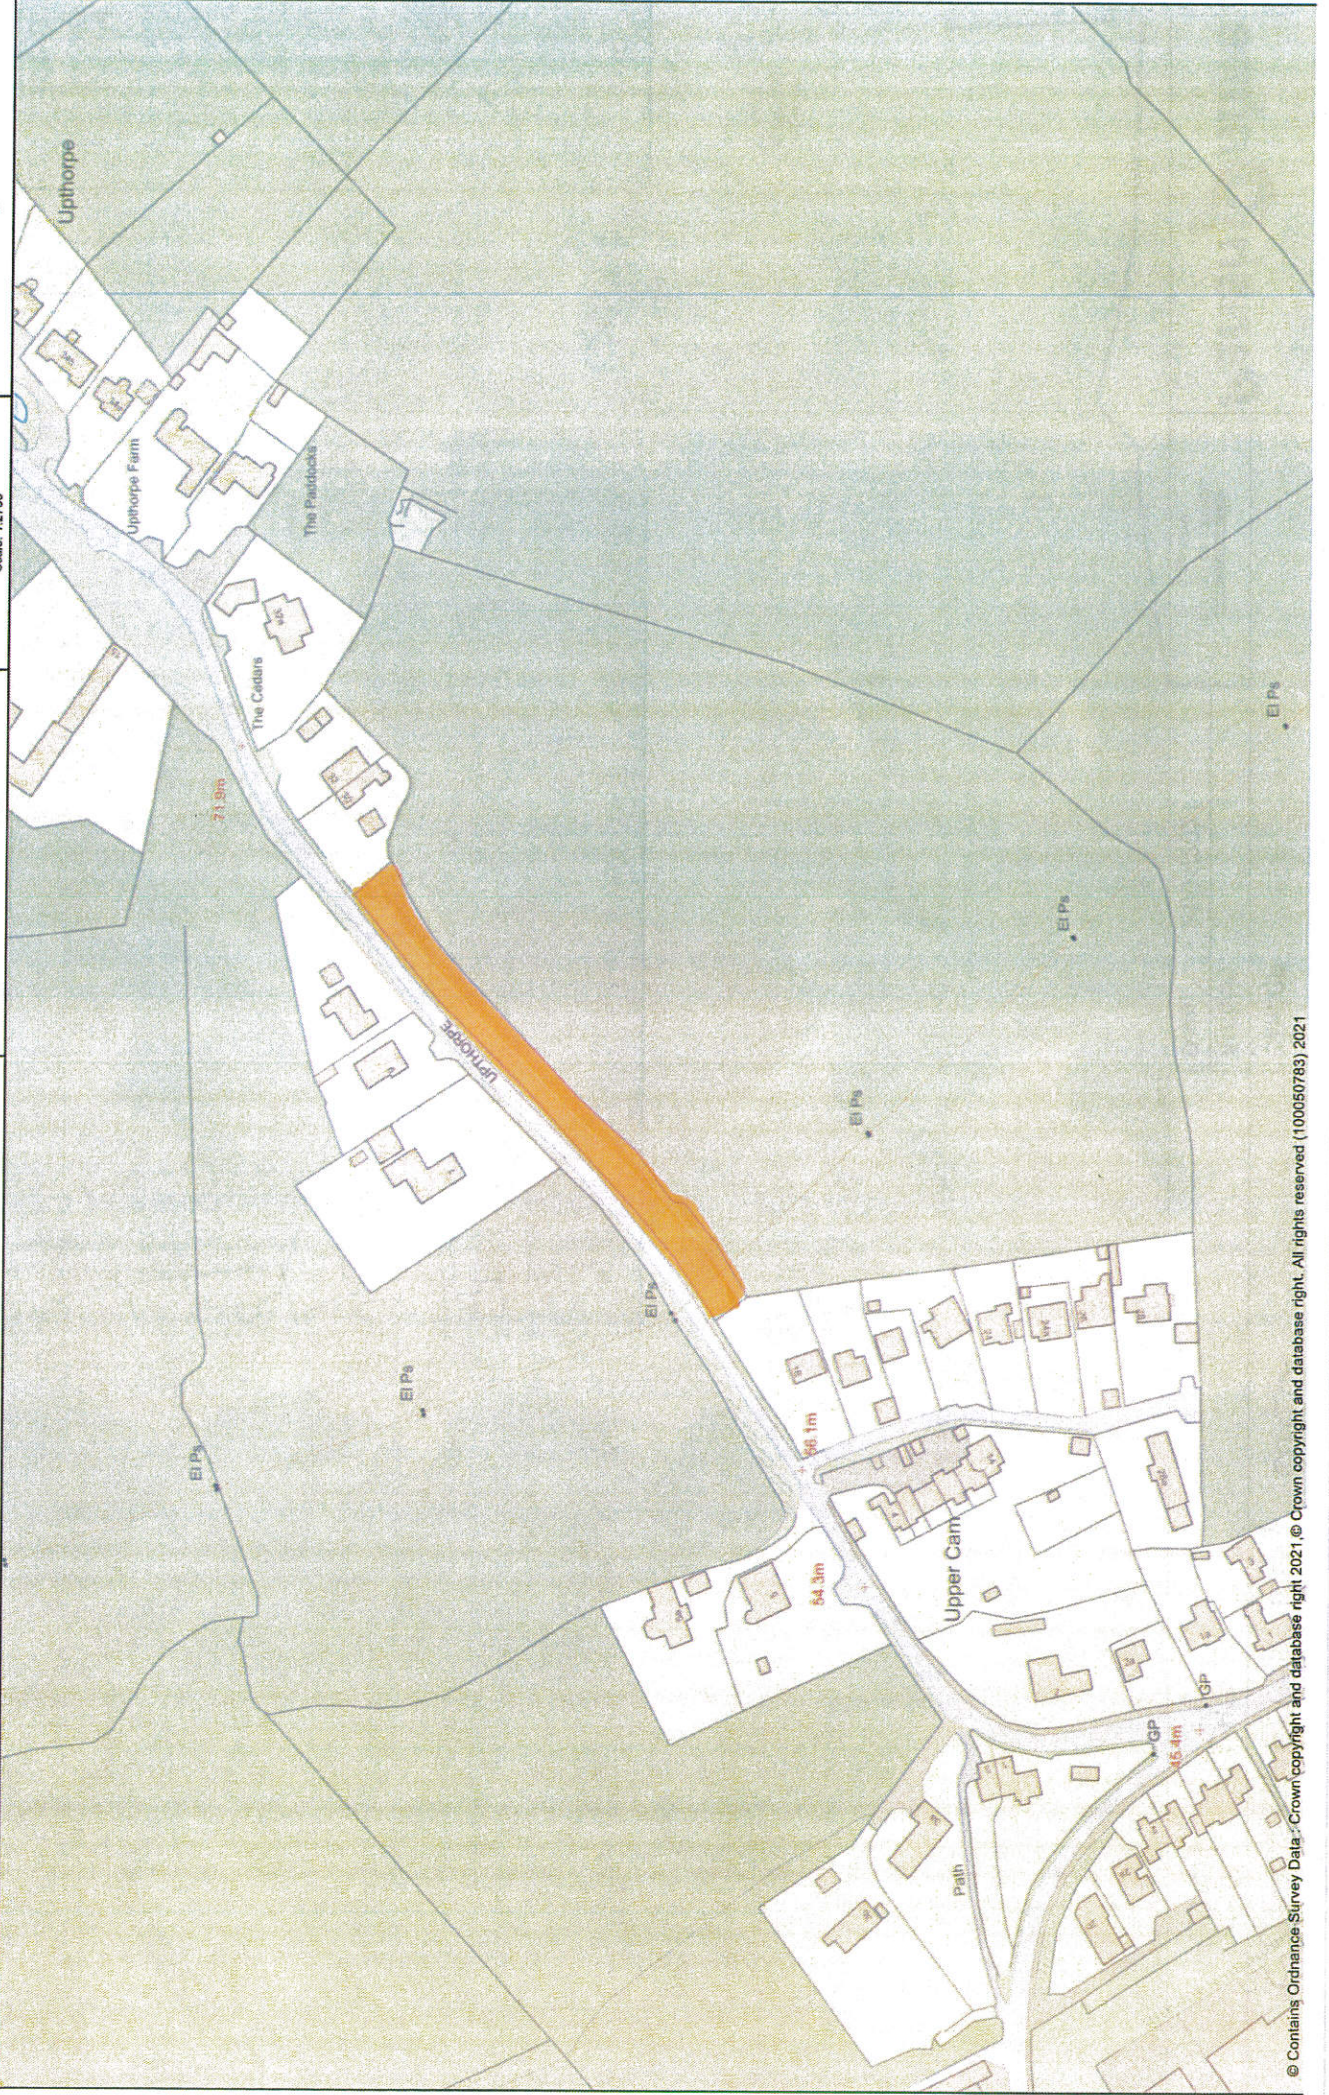

Upthorpe Allotments

G111 5HR

Cam CP

Author:

Date: 21/01/2021