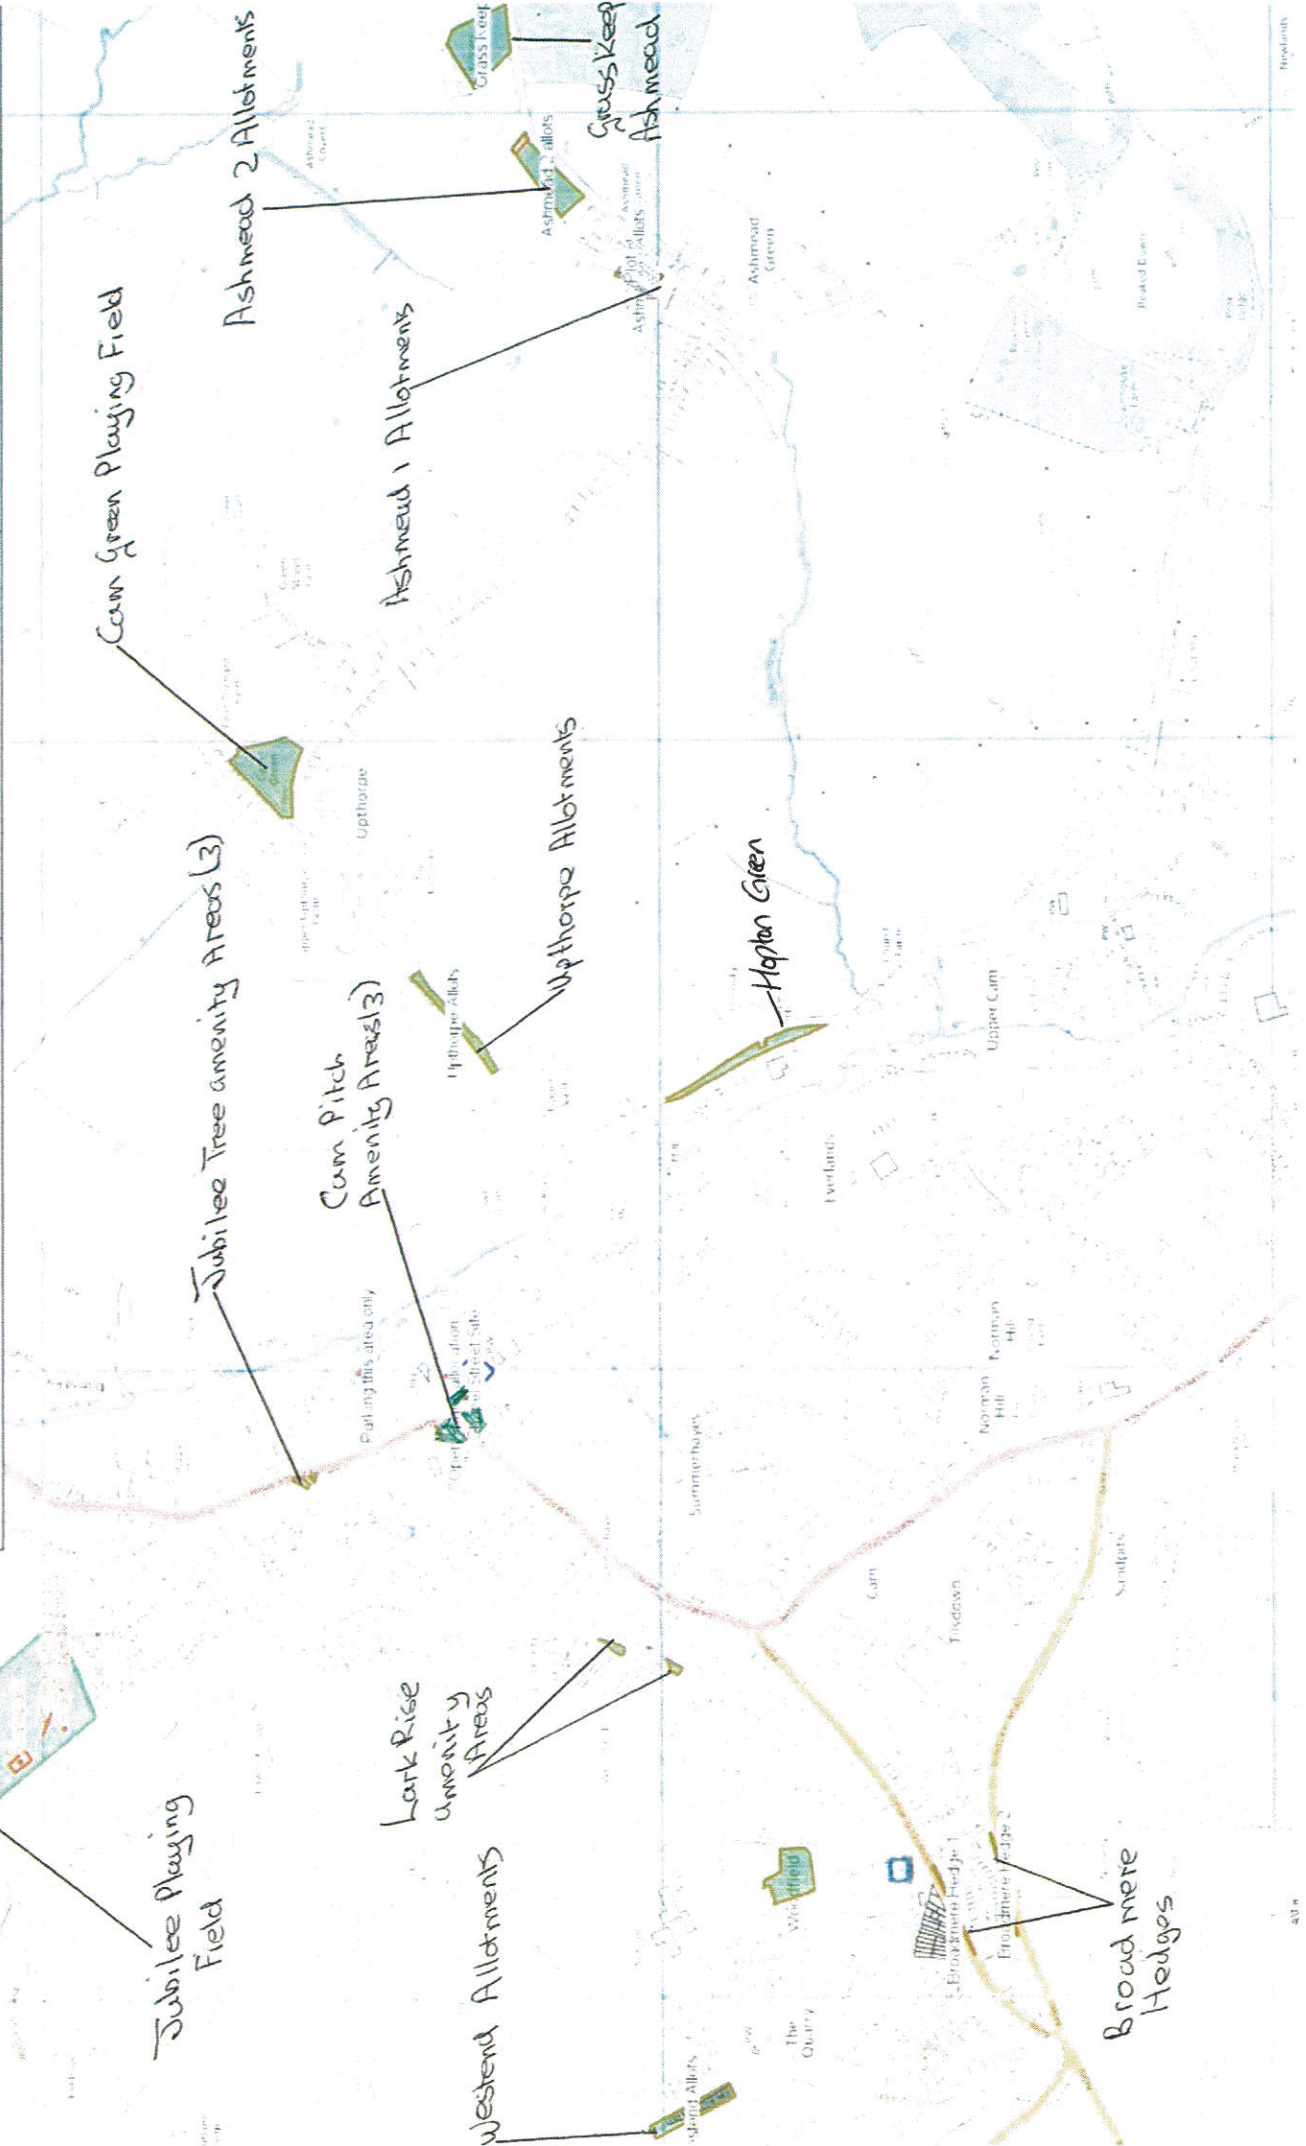

Jubilee Playing Field

Lark Rise
Amenity Areas

Westend Allotments

Jubilee Tree amenity Areas (3)

Cum Pitch
Amenity Areas (3)

Cum Green Playing Field

Ashmead 1 Allotments

Ashmead 2 Allotments

Upphorpe Allotments

Hopton Green

Broadmere Hedges