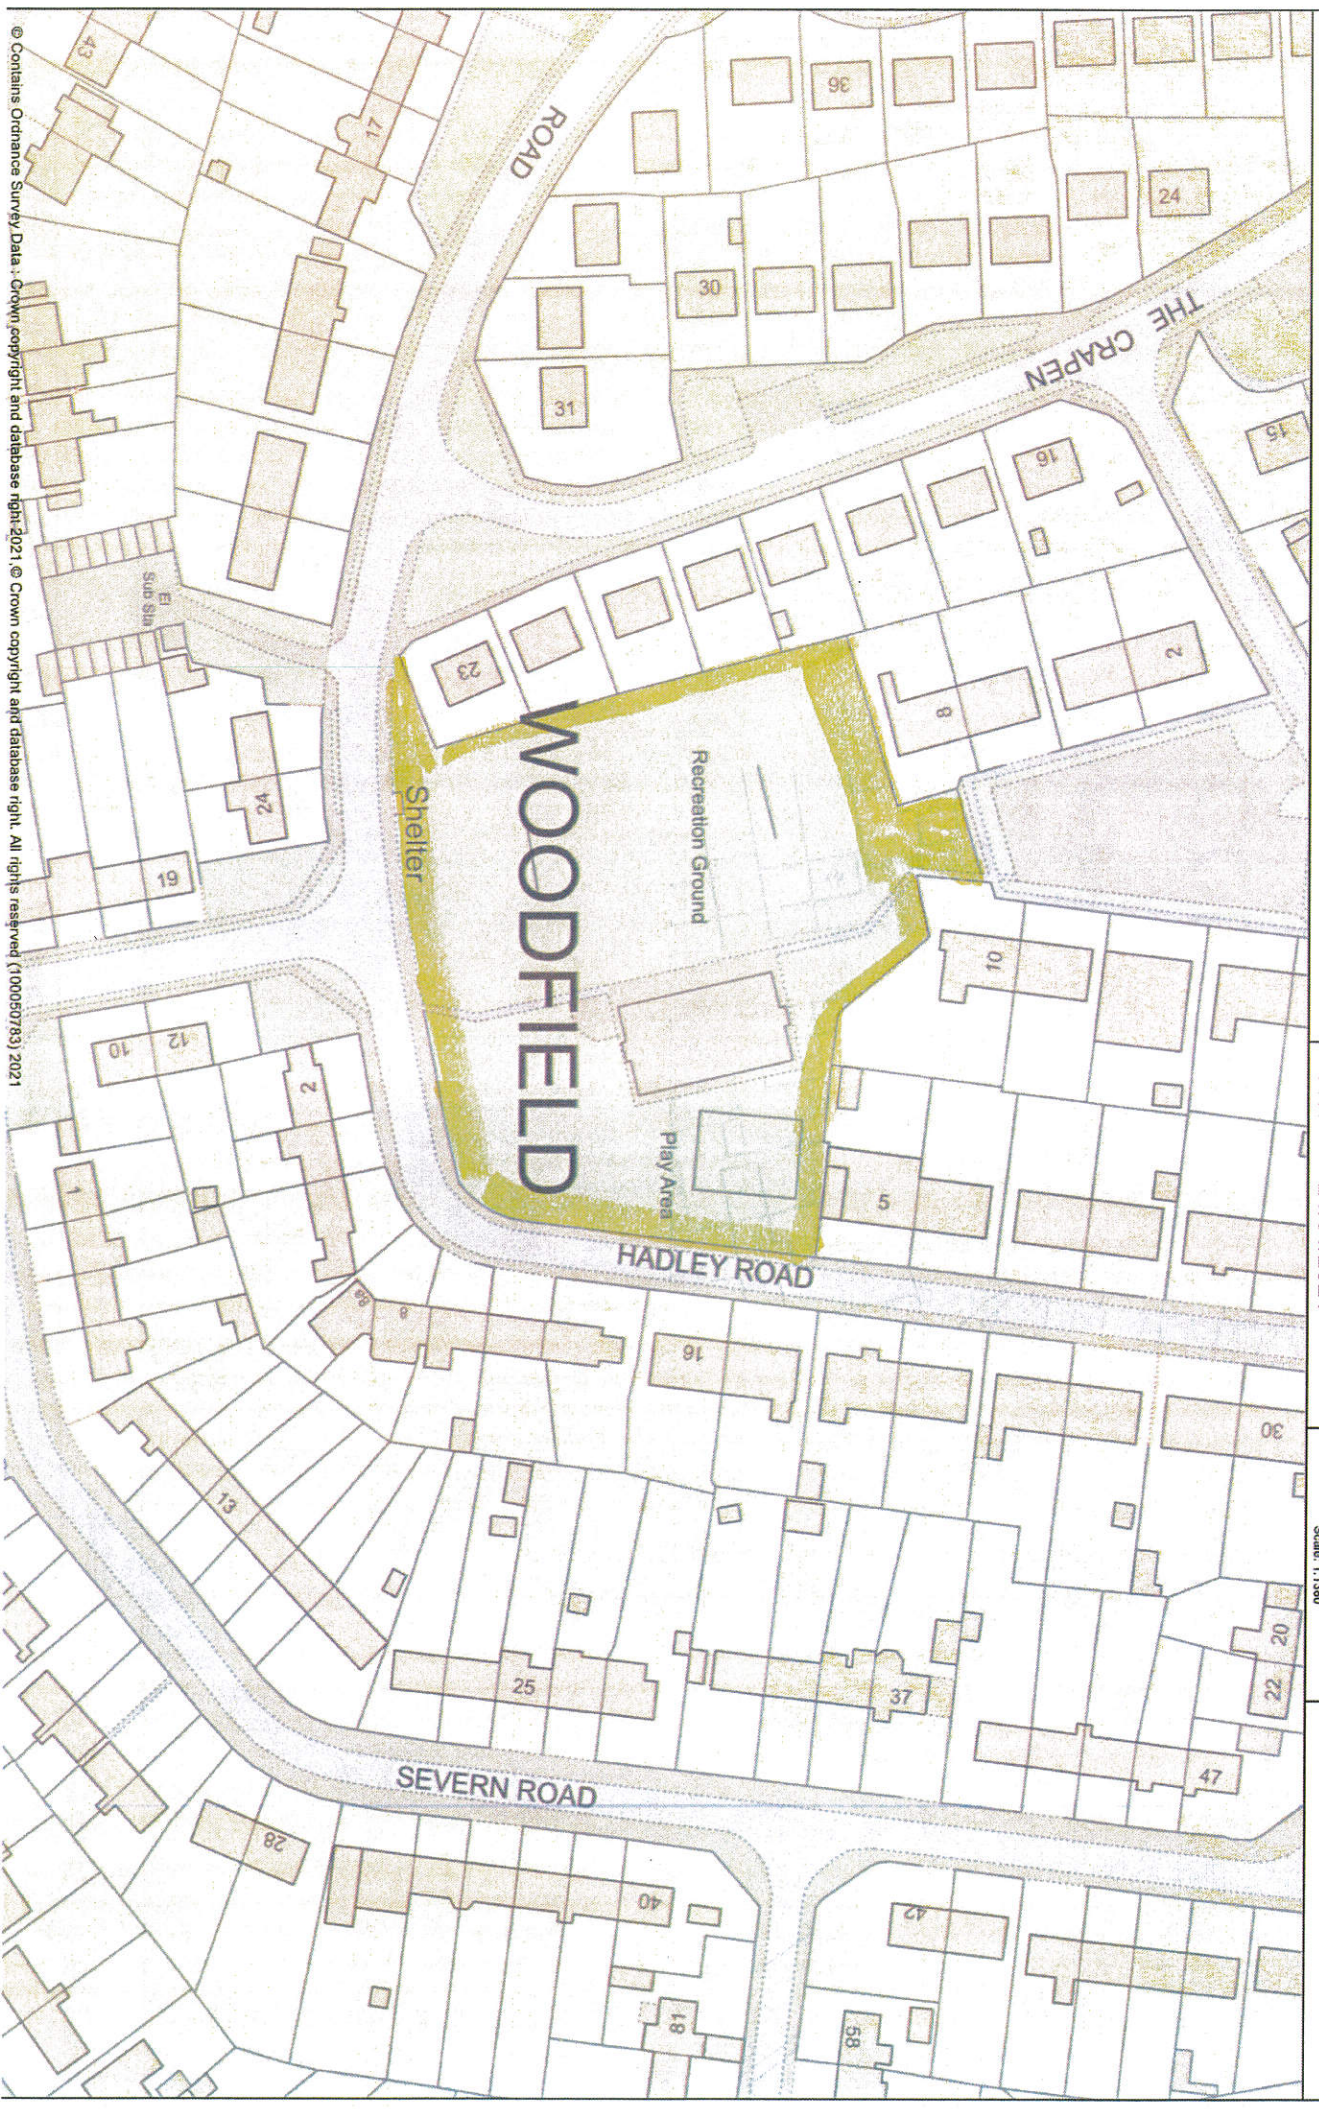

Woodfields Play area, Hadley Road

G11 6LU

Cam CP

Author:

Date: 21/01/2021

ParishOnline

© Contains Ordnance Survey Data : Crown copyright and database right. 2021 © Crown copyright and database right. All rights reserved (100050783) 2021