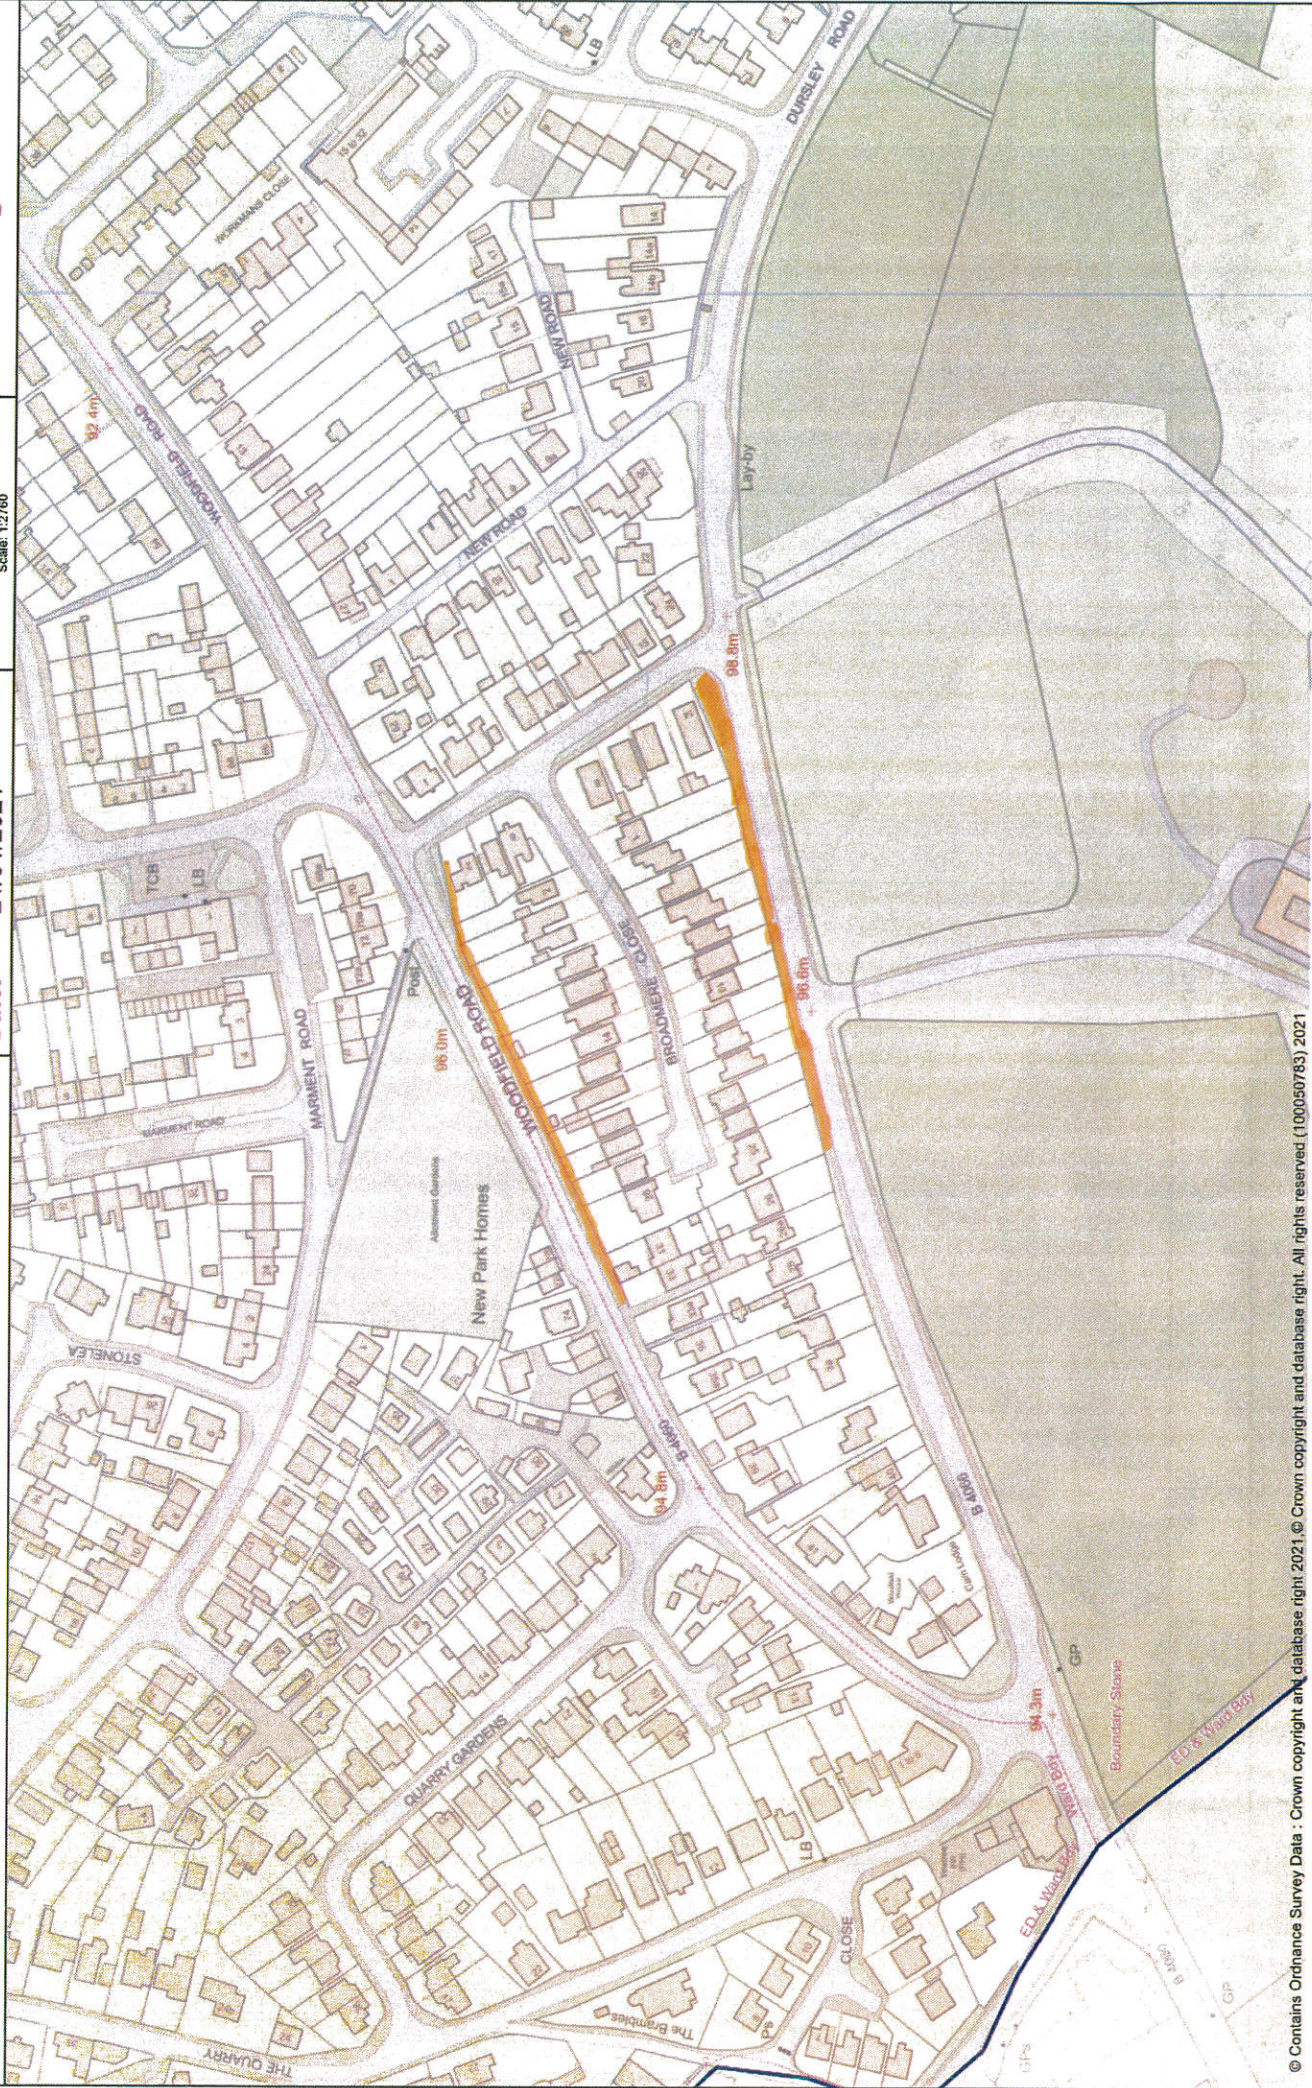

Broadmere Hedge

G4116PW

Cam CP

Author:

Date: 21/01/2021

ParishOnline