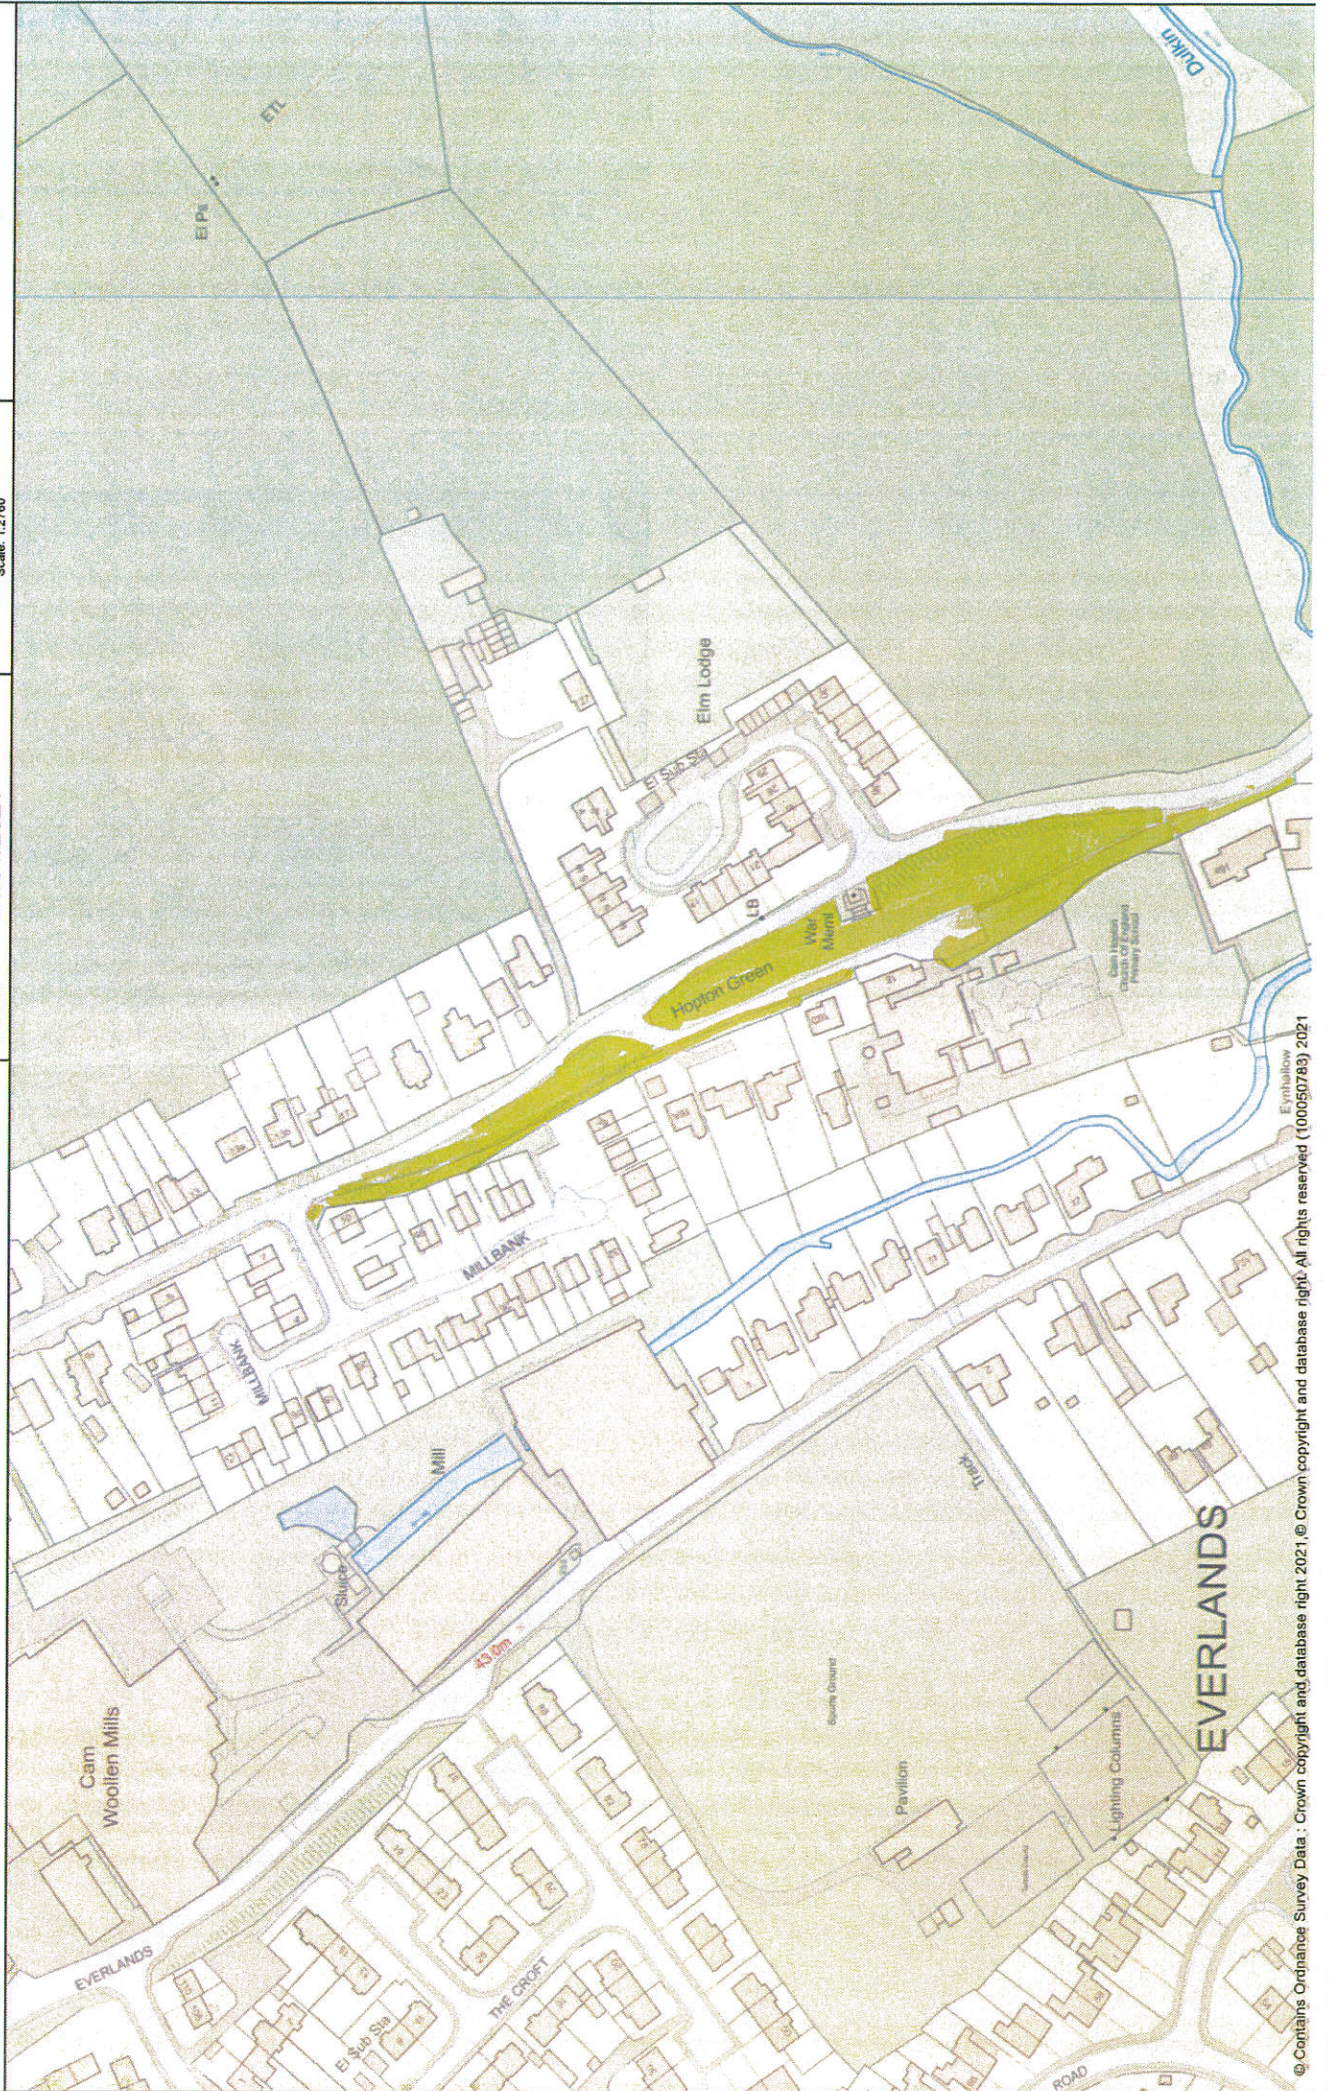

Hopton Green
GLU SPA

Cam CP

Author:

Date: 21/01/2021

ParishOnline