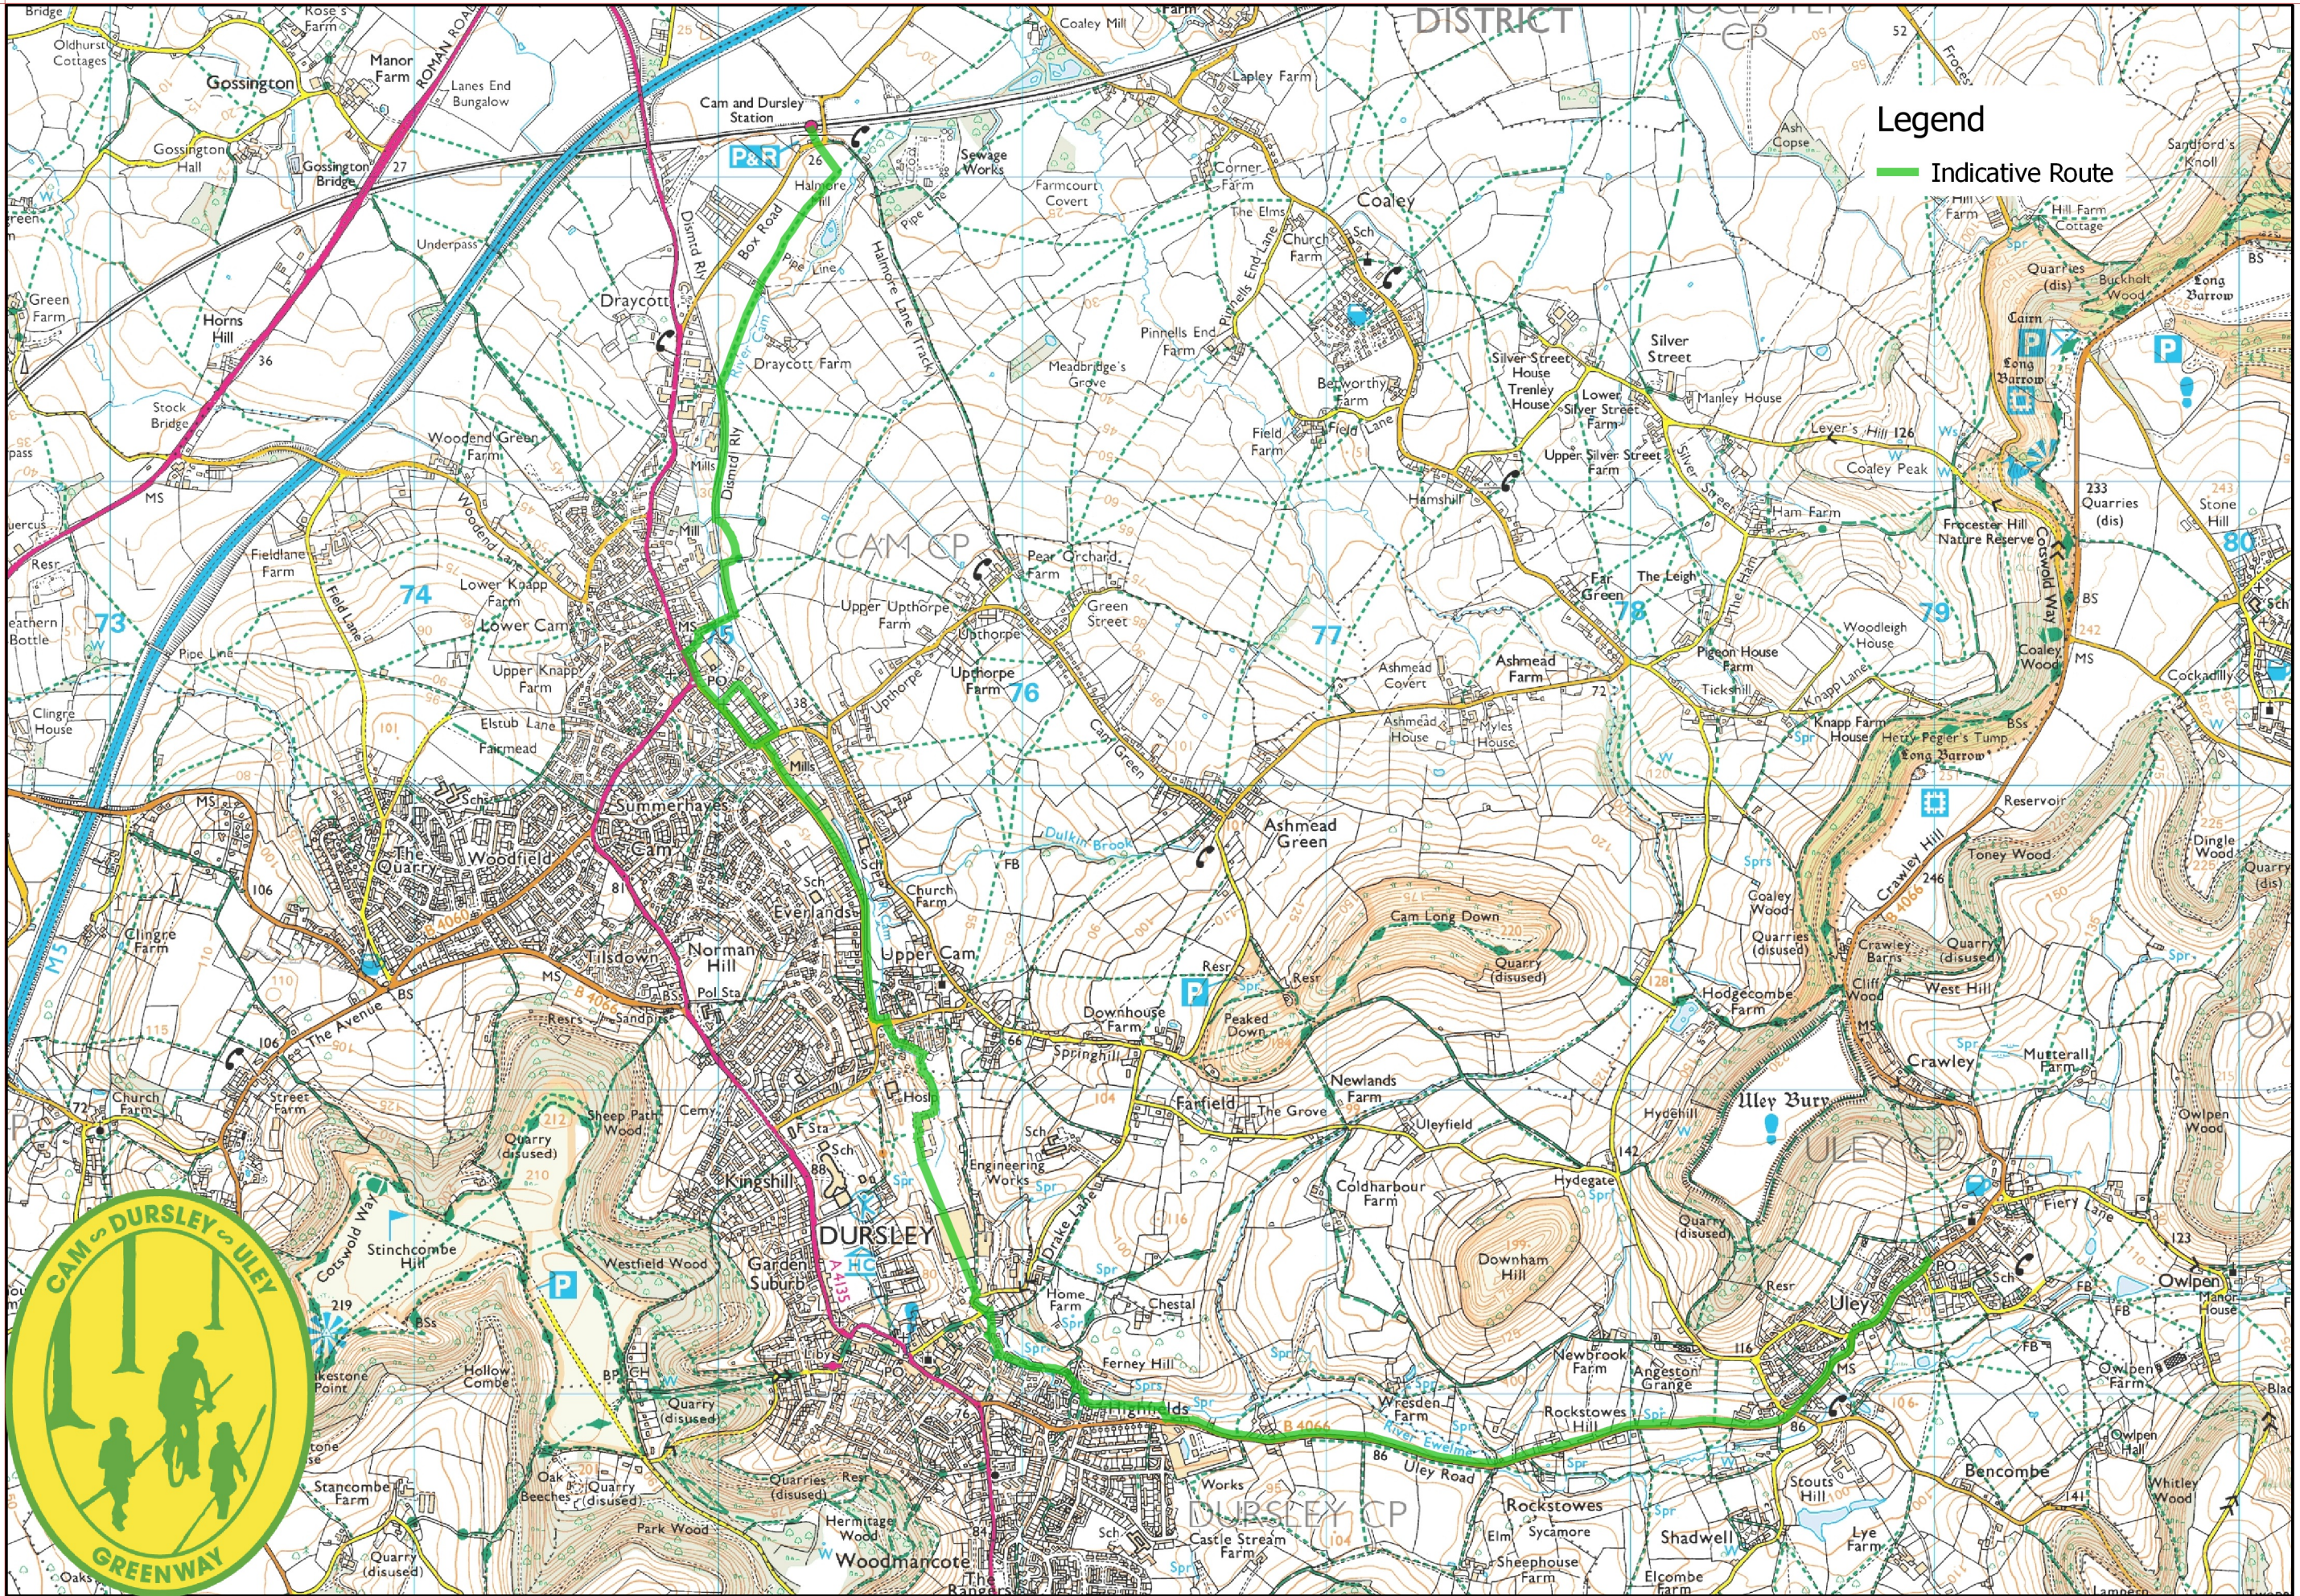

Cam, Dursley & Uley Greenway: Indicative Route

Ordnance Survey © Crown Copyright 2015. All rights reserved. Licence number 100022432

Scale 1:20:000 at A3